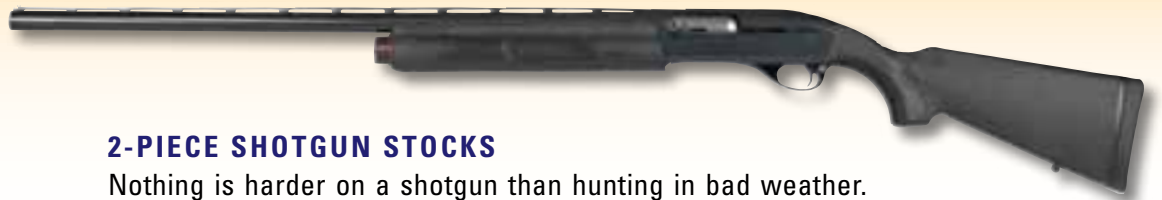

SYN-TECH™ 1-PIECE RIFLE STOCKS

These stocks are precision molded, glass-filled polycarbonate to make them incredibly strong and lightweight while the free-floating barrel design improves accuracy. All Syn-Tech™ stocks come with a premium recoil pad, swivel studs and the length of pull can be shortened up to 2 inches for customization.

SYN-TECH™ 2-PIECE RIFLE STOCKS

Some hunting rifles, especially automatics or guns with scopes, can get rather heavy. Lighten your pack with a stronger, lighter Ram-Line stock molded from glass-filled Nylon 66. Tough weather elements have no effect on these precision stocks and they install in minutes without modification.

SHOTGUN STOCKS

2-PIECE SHOTGUN STOCKS

Nothing is harder on a shotgun than hunting in bad weather. The damp, muddy conditions can destroy a beautiful wood stock in one season. Replace those fragile wood stocks with a 2-piece shotgun stock from Ram-Line. Made of super tough glass-filled Nylon 66, foul weather has no effect on them. They install in minutes without modification and include a premium quality recoil pad.